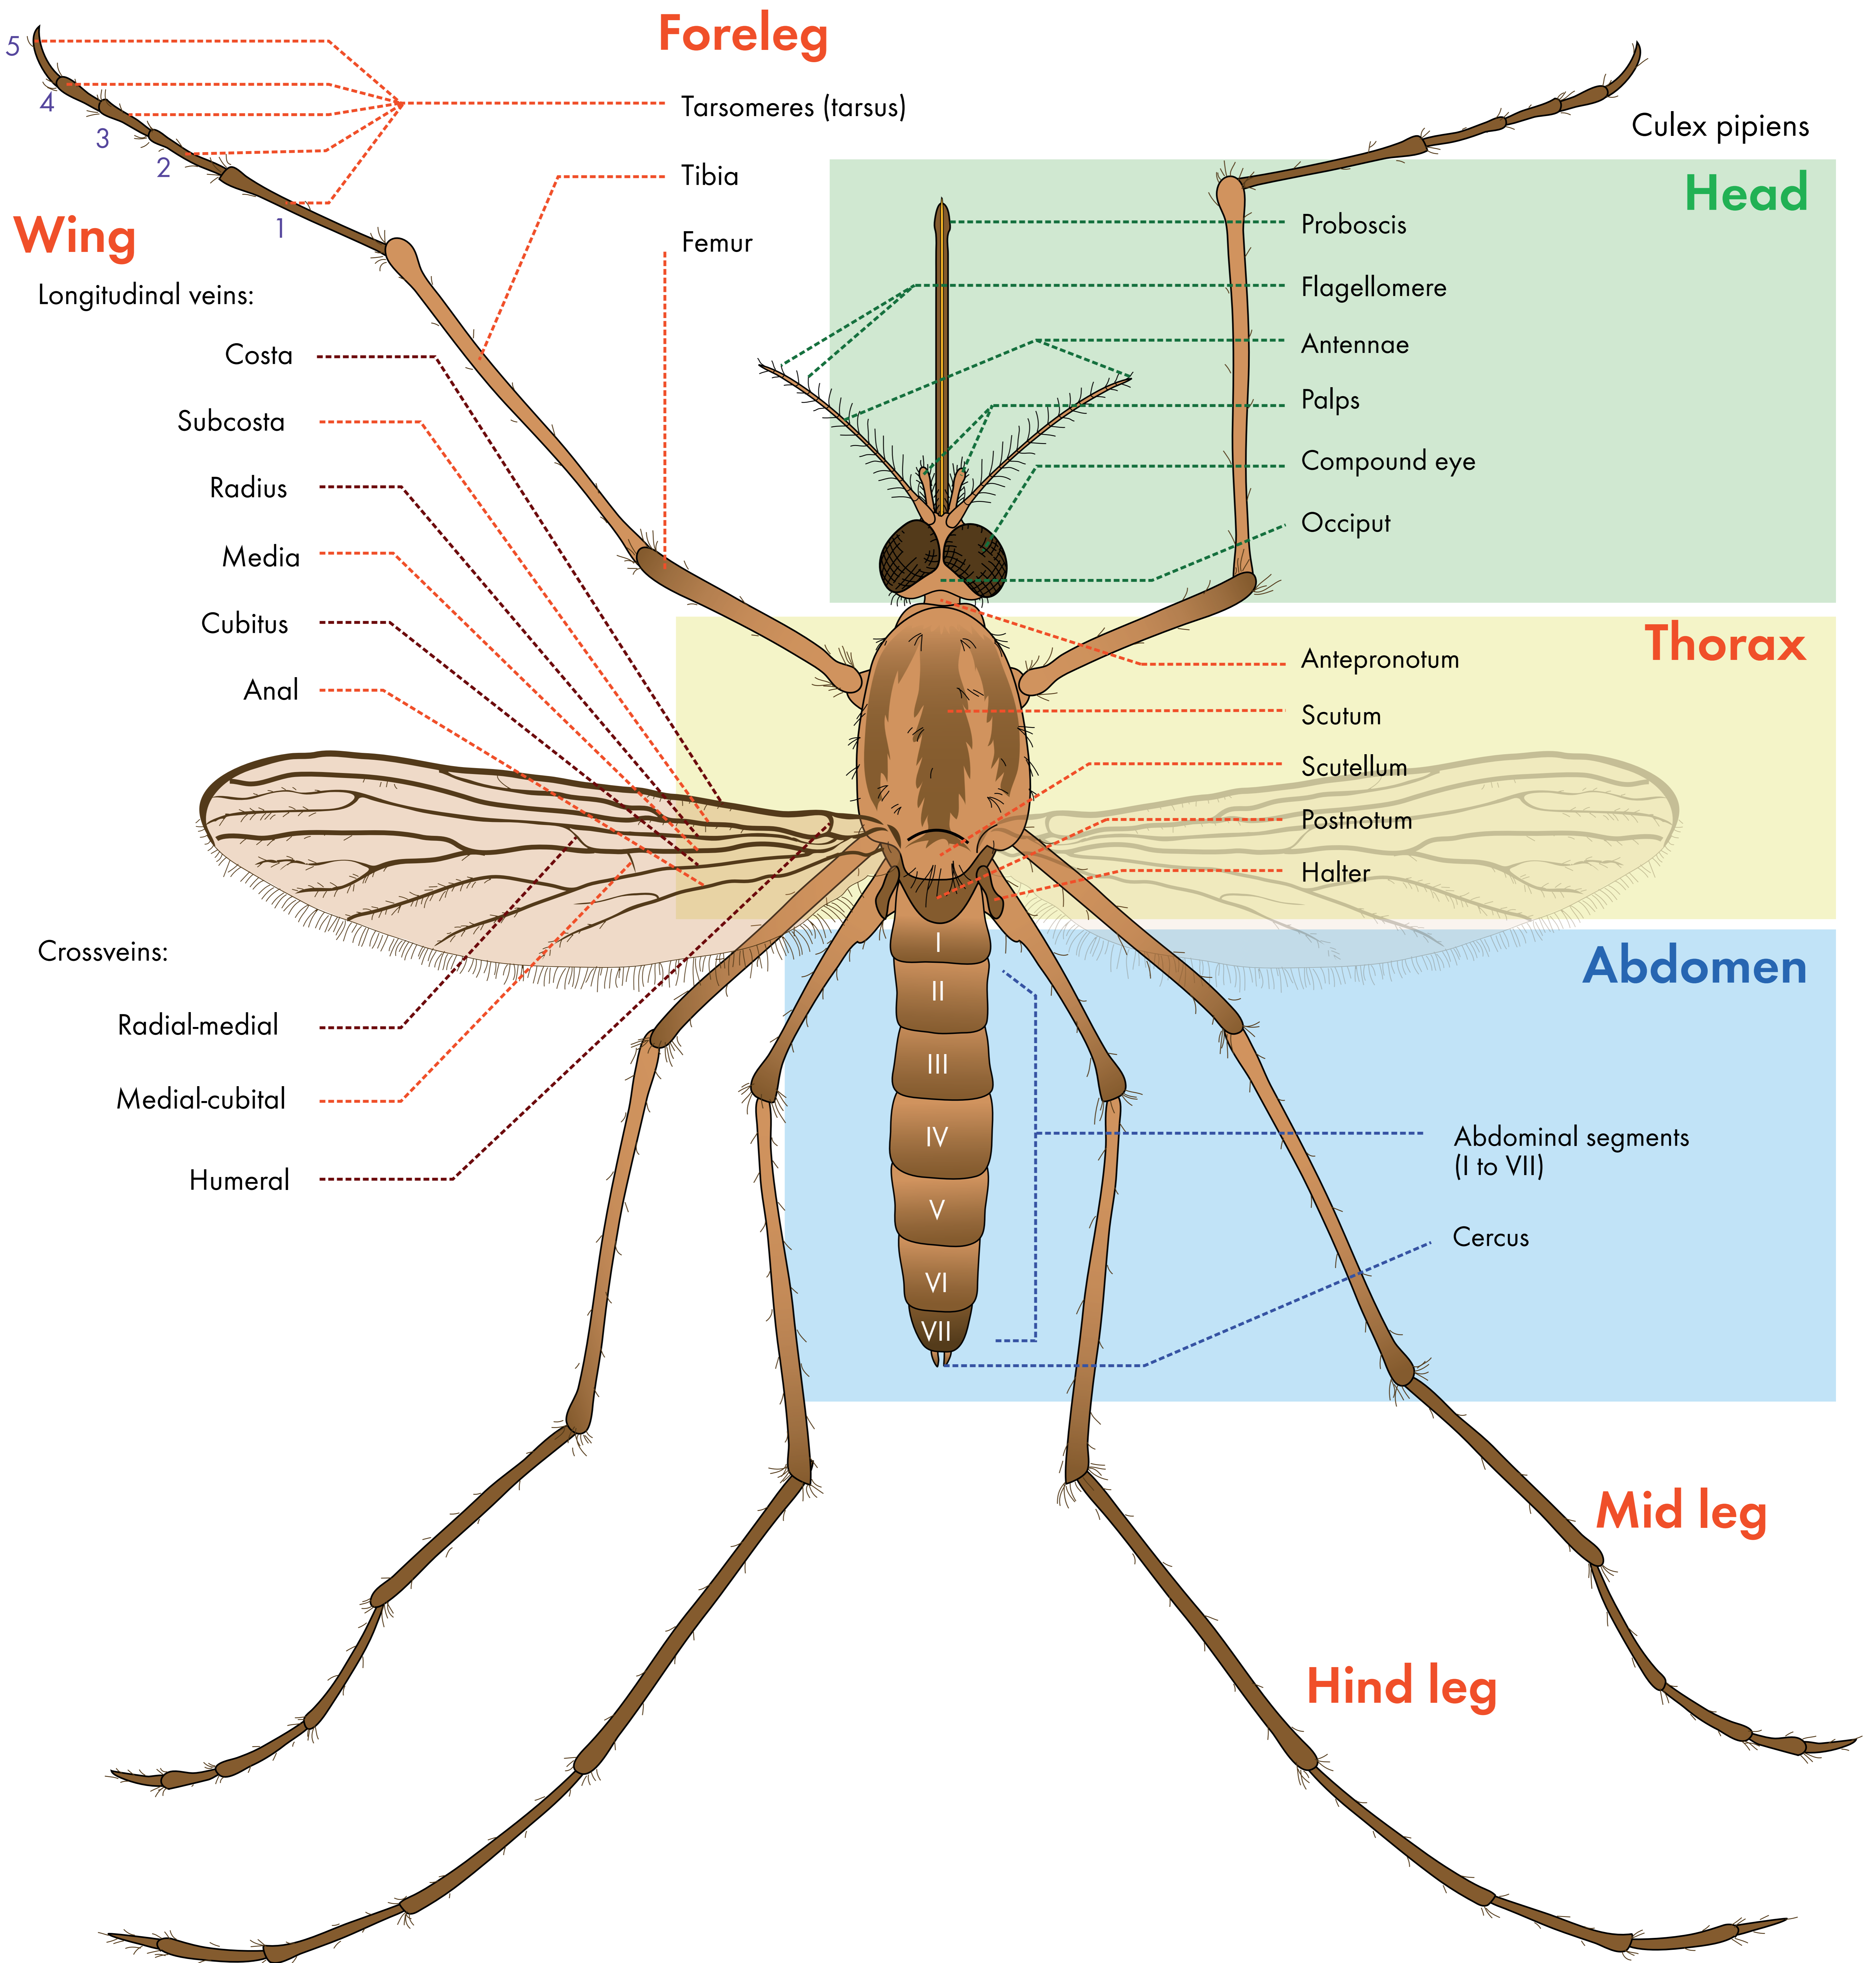

Anatomy of a female adult mosquito

Citation: Ries, C. & F. Schaffner, 2019. Anatomy of a female adult mosquito: *Culex pipiens* LINNAEUS, 1758. Poster for the 12th edition of the Science Festival from 7-10 November 2019. Luxembourg: Musée national d'histoire naturelle (MNHN), Direction de la santé (MS), Département de l'environnement (MECDD).

Illustration credit: <https://commons.wikimedia.org>
 For more information about mosquitoes in Luxembourg, see <https://mosquitoes.lu>
 Layout: Karin Scholtes, Luxembourg National Museum of Natural History (MNHN).